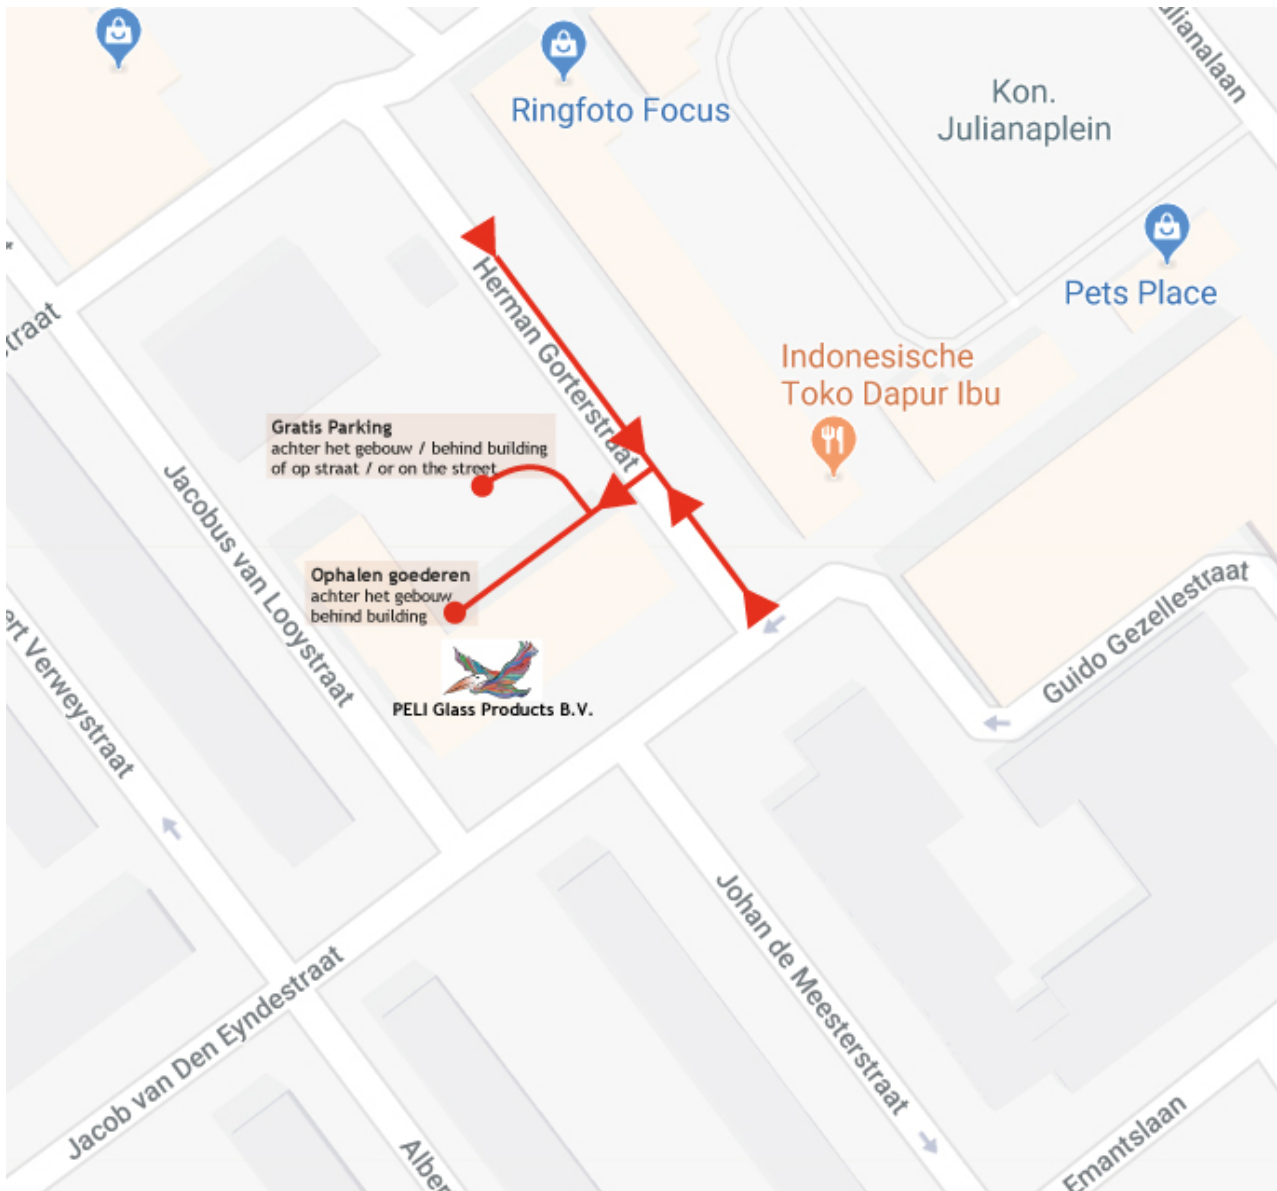

We are usually open M-F, 10:00 – 16:00 – and please call beforehand if you are planning to visit!

Lisa Di Campi
+ 31 (0)628 755 901